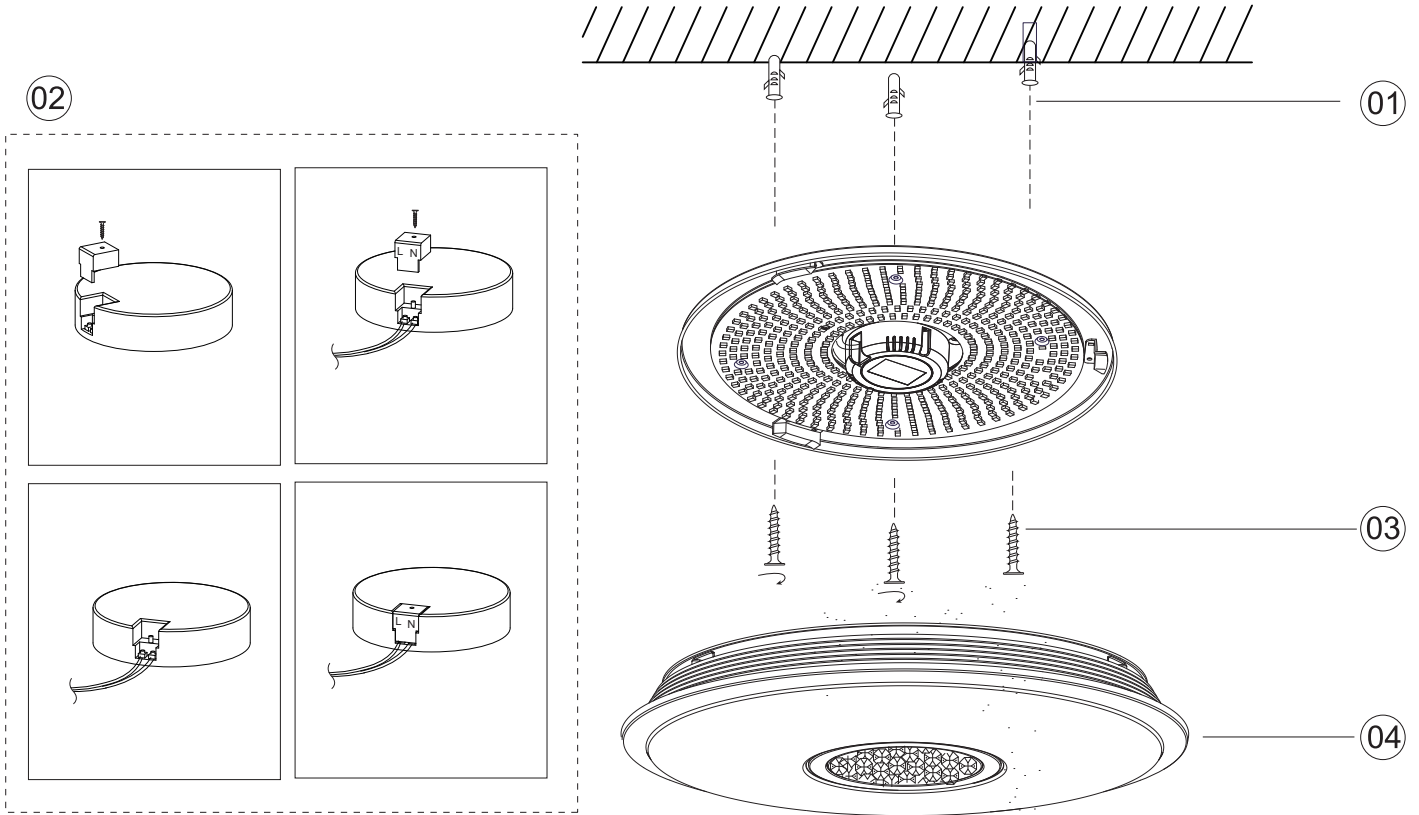

A

GLOBO

LIGHTING

www.globo-lighting.com

B

48382

Indicator light

Match code